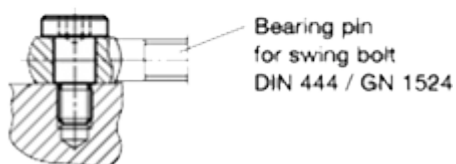

Application example

d1	= M 6
d2	= 8 -0.05/-0.08
d3	= 14
$l_1 +0.20/+0.13$	= 9
l_2	= 8
l_3	= 4
s	= 4
Weight in (g)	= 9