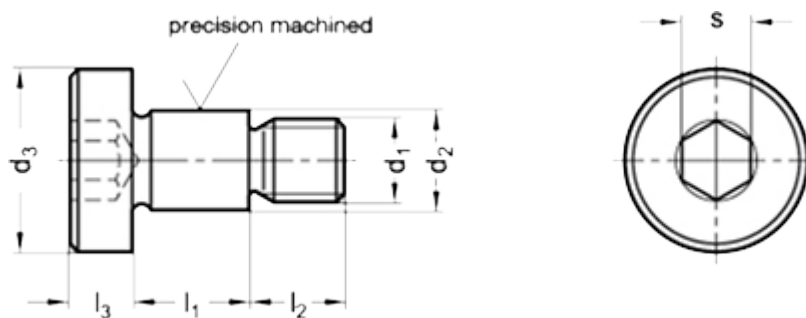

Article number: 207321M689ST  
Description: E+G Shoulder screw  
GN 732.1-M6-8-9-ST

## Measures